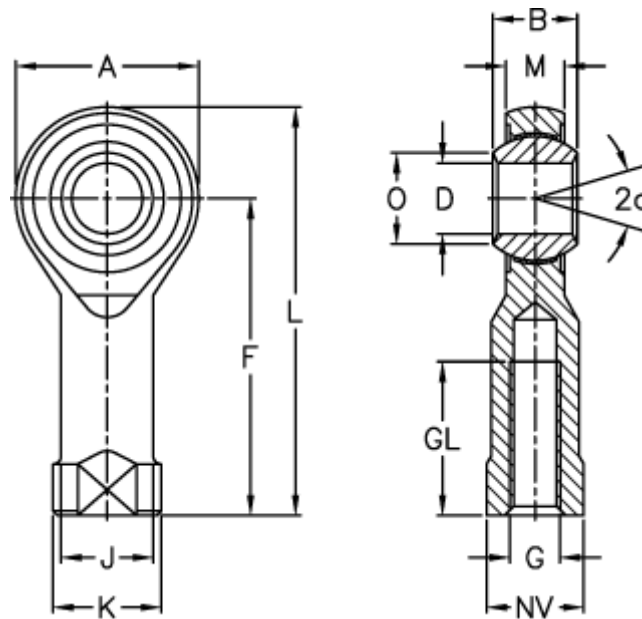

Article number: 03305012

Description: Fluro Rod End GILOW 12  
Without bushing with left-handed thread

## Measures

A	= 32	J	= 17.5	Weight (g) = 115
a (degrees)	= 13	K	= 22	
B	= 16	L	= 66	
D	= 12	M	= 12	
Dynamic load C (kN)	= 4	NV	= 19	
F	= 50	O	= 15.4	
G	= M12	Permissible rpm	= Ikke velegnet til rotation	
GL	= 22	Static load C0 (kN)	= 28.5	